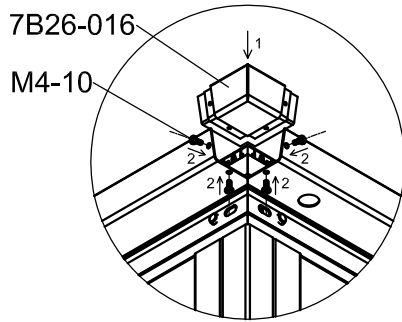

Part	NO.	QTY.	Length(MM)
	7B26-016	4	Pcs
	M4-10	16	10