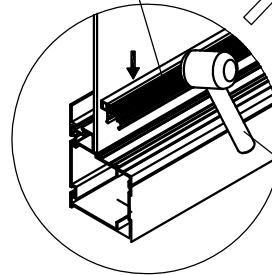

Part	NO.	QTY.	Length(MM)
	40X-Y15-4	4	3149