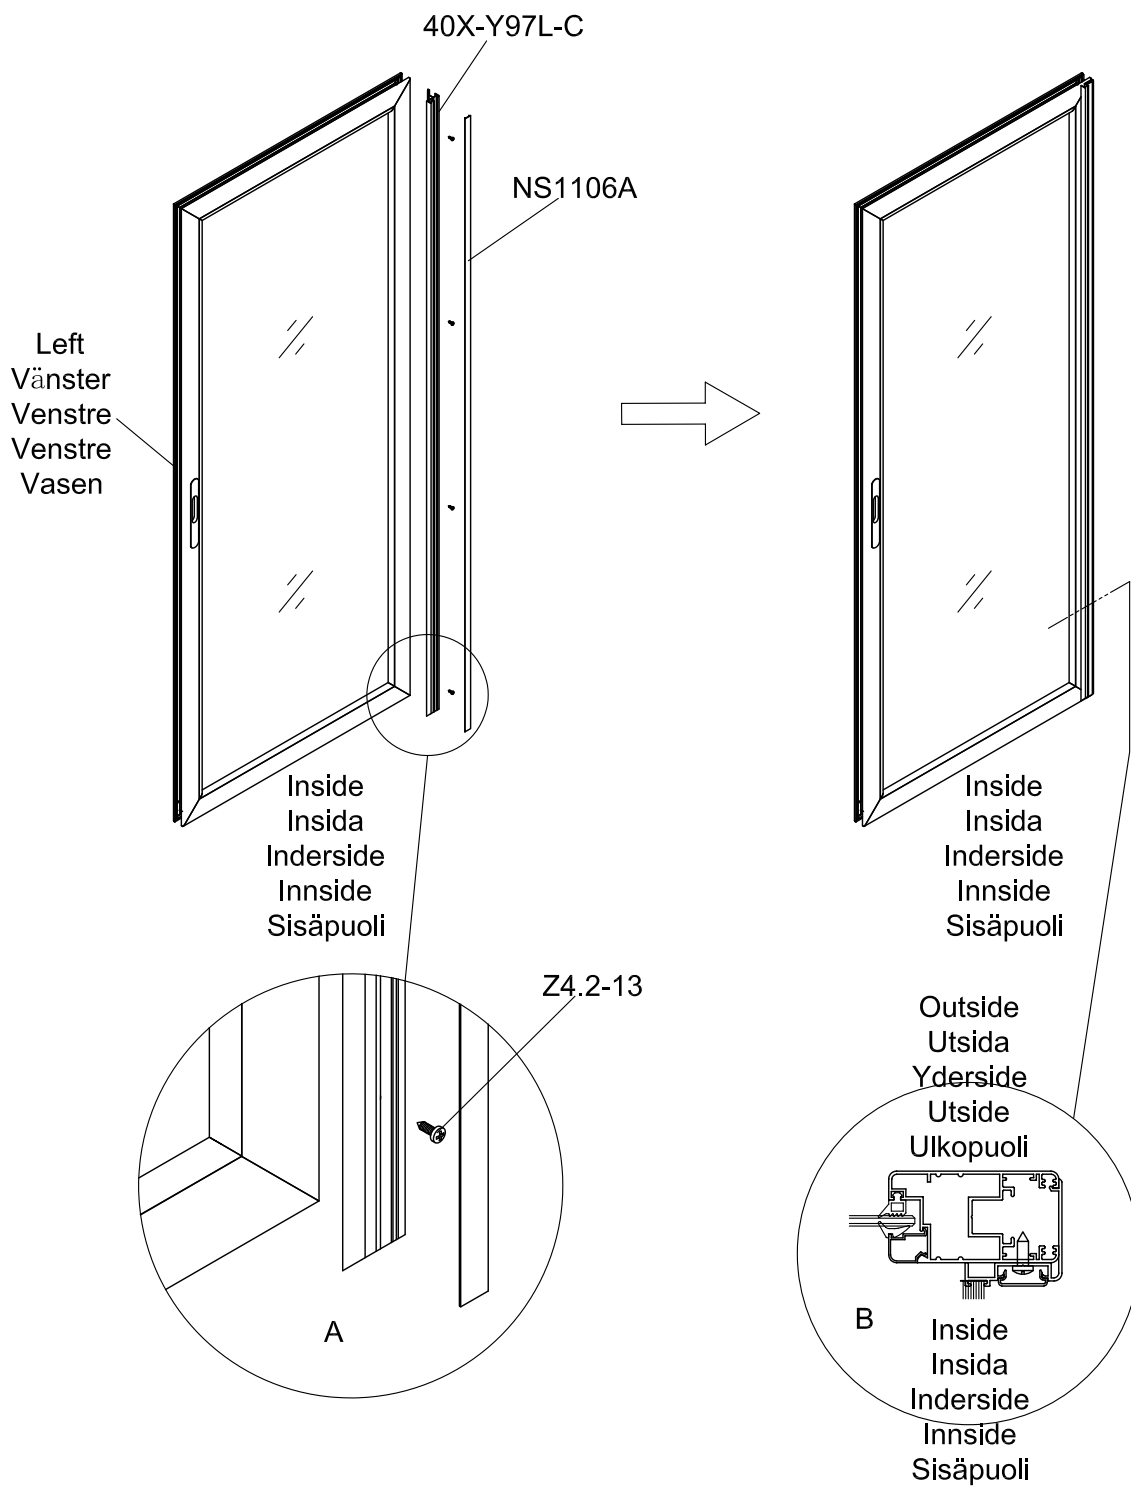

Part	NO.	QTY.	Length(MM)
	658×1695	1	1695
	40X-Y95	2	1704
	40X-Y96	2	666

Part	NO.	QTY.	Length(MM)
	MCJT002	11M	

Part	NO.	QTY.	Length(MM)
	40X-Y97R-C	1	1799
	NS1106A	1	1790
	Z4.2-13	4	PCS

Part	NO.	QTY.	Length(MM)
	40X-Y97L-C	1	1799
	NS1106A	1	1790
	Z4.2-13	4	PCS