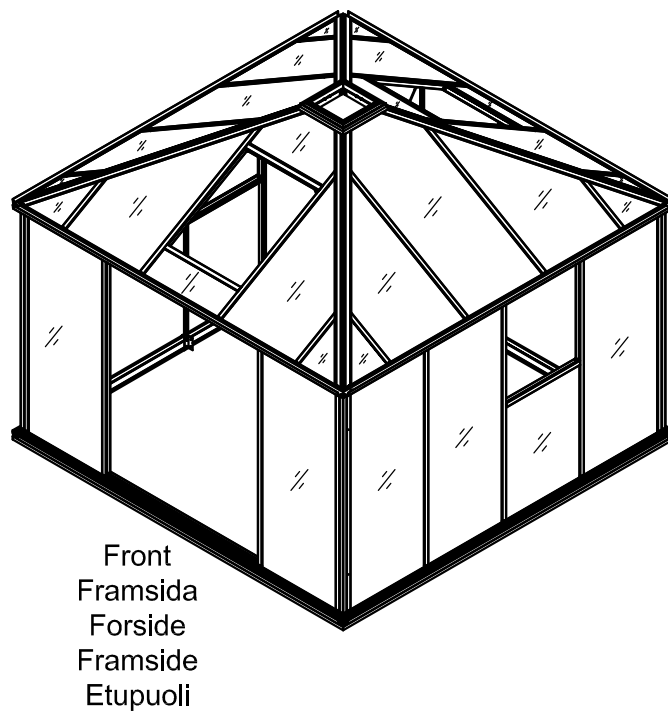

Part	NO.	QTY.	Length(MM)
ଗାଁଠ	30X-Y08R-4	4	2099
ଗାଁଠ	30X-Y08L-4	4	2099