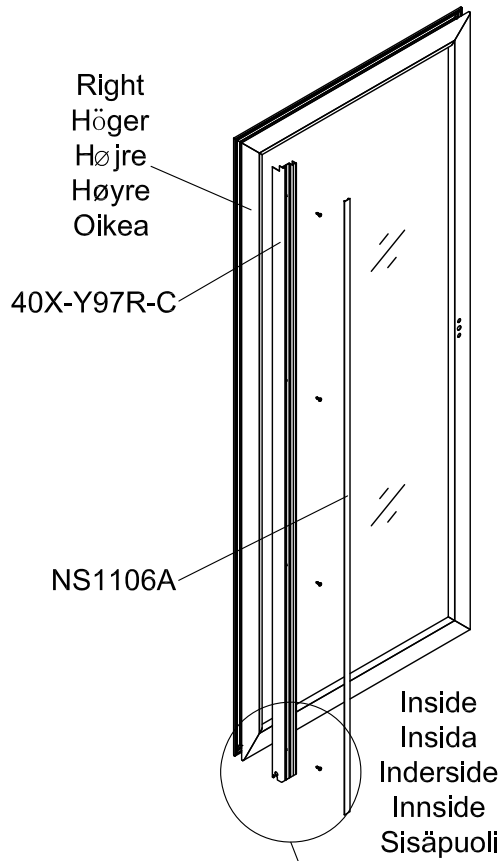

Part	NO.	QTY.	Length(MM)
	40X-Y97R-C	1	1799
	NS1106A	1	1790
	Z4.2-13	4	PCS