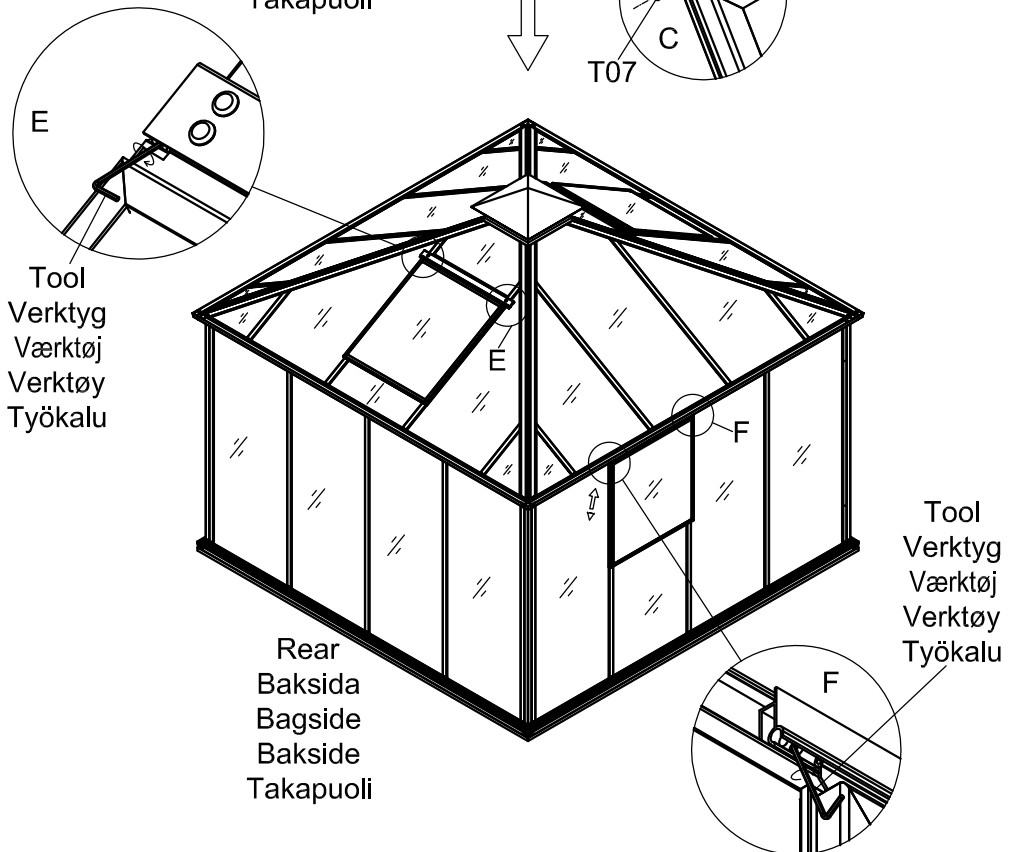

Part	NO.	QTY.	Length(MM)
	T07	4	PCS

25b/30