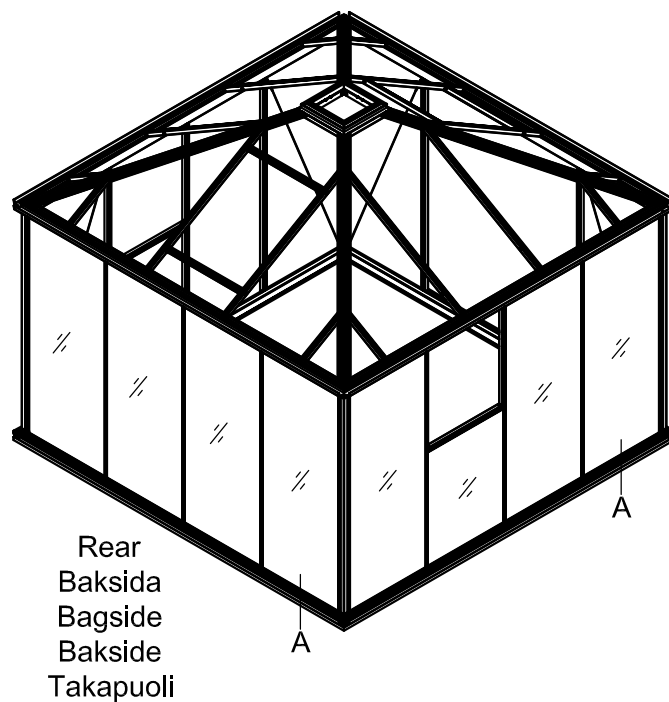

Tool
Verktøy
Værktøj
Verktøy
Työkalu