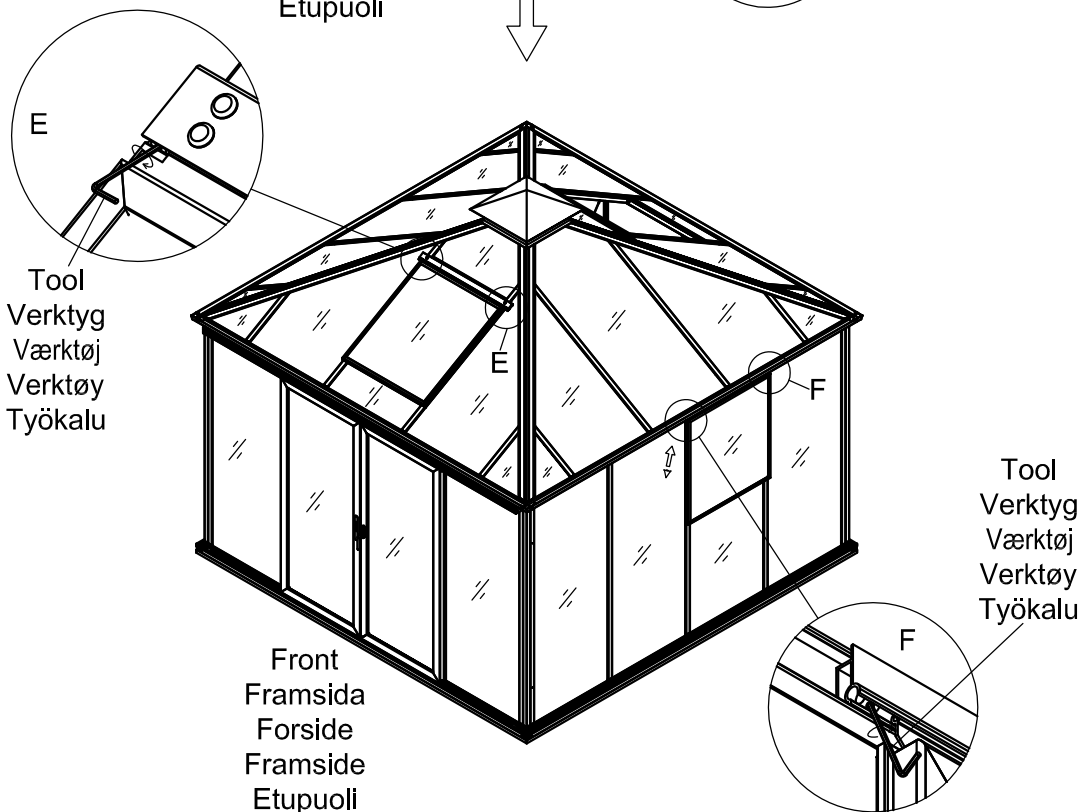

Part	NO.	QTY.	Length(MM)
	T07	4	PCS

25a/30