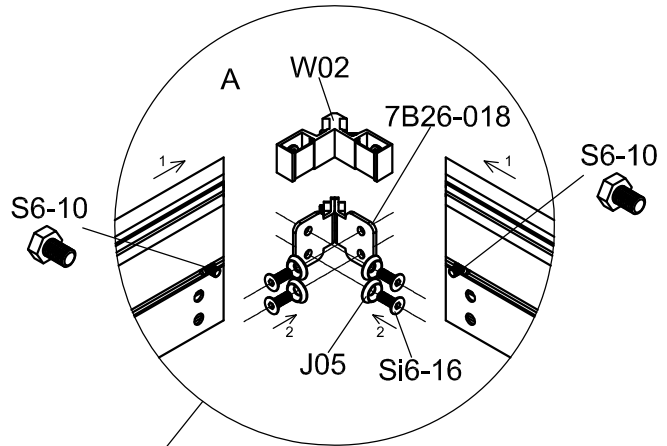

Part	NO.	QTY.	Length(MM)
	30X-Y63	4	432
	30X-Y63-B	4	290
	7B26-018	4	PCS
	W02	4	22
	Si6-16	16	PCS
	J05	16	PCS
	S6-10	8	PCS