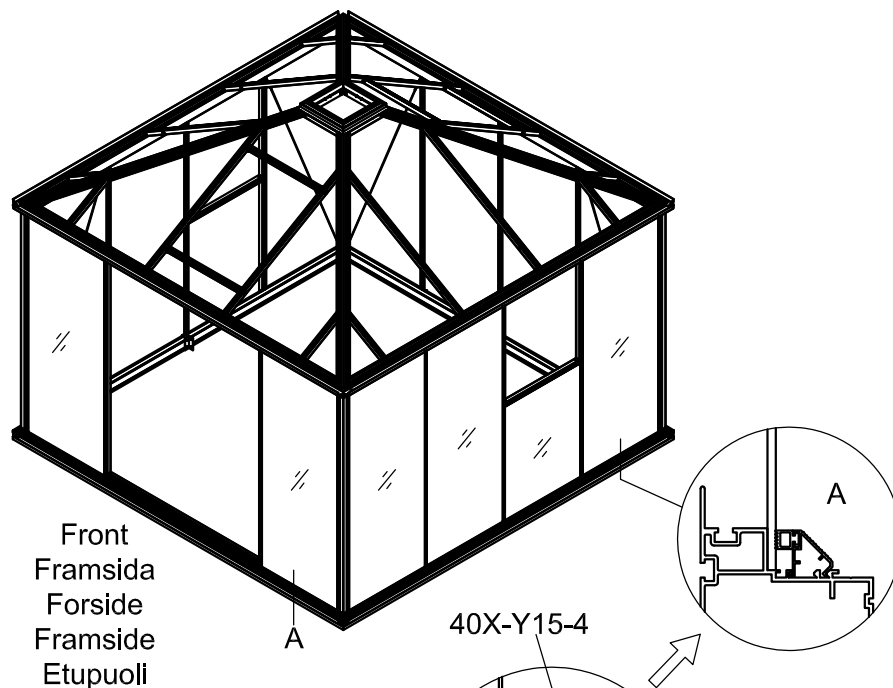

Part	NO.	QTY.	Length(MM)
	40X-Y15-4	4	3149